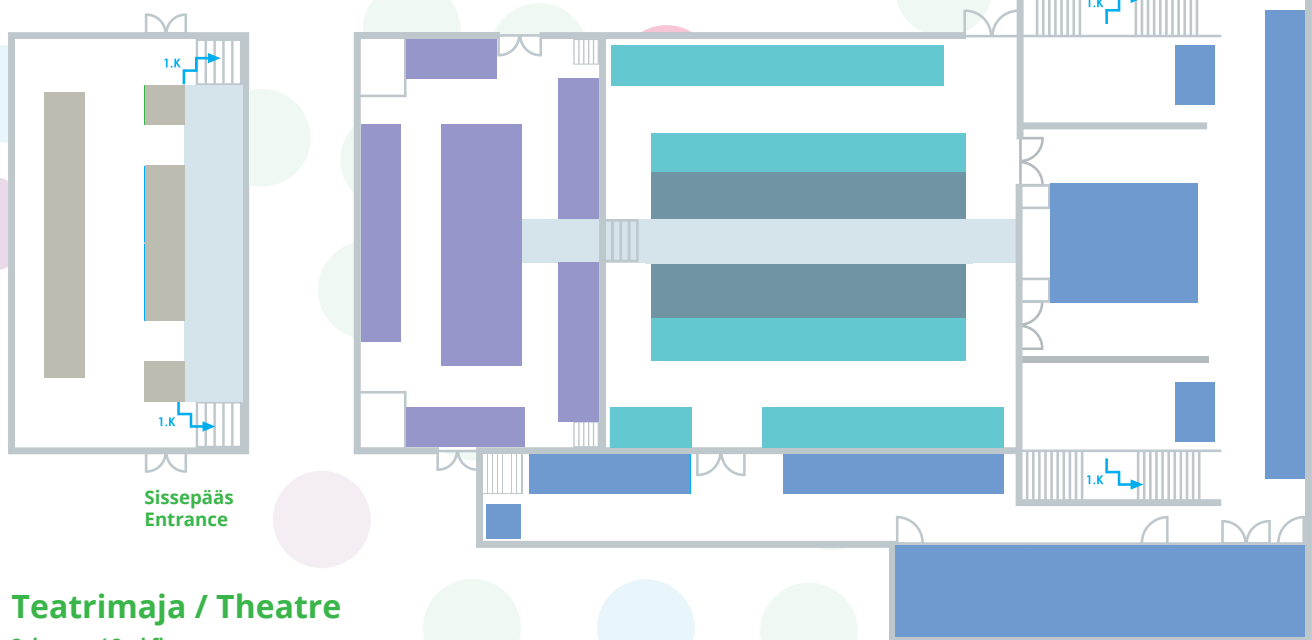

Kontserdimaja / Concerthall

0 - korrus
0 floor

Kaubauks
Cargo door

1. korrus
1st floor

Teatrimaja / Theatre

2. korrus / 2nd floor

Tsoon/ zone- 1

- Maksimaalne boksi pinna suurus on 25m². *The maximum size of one stand is 25m².*
- Kui pind jääb kahe tsooni, tsoon 1 ja 2, pinnale, siis tasu arvestatakse tsoon 1 järgi. *The price of zone 1 will be taken into account when the stand is placed on both zones, 1 and 2.*
- Hind/ price: 1 m² = €155 + km

Tsoon/ zone- 2

- Maksimaalne boksi pinna suurus on 35m². *The maximum size of one stand is 35m².*
- Kui pind jääb kahe tsooni, tsoon 1 ja 2, pinnale, siis tasu arvestatakse tsoon1 järgi. *The price of zone 1 will be taken into account when the stand is placed on both zones, 1 and 2.*
- Hind/ price: 1 m² = €135 + km/ VAT

Tsoon/ zone- 3

- Maksimaalne boksi pinna suurus on 45m². *The maximum size of one stand is 45m².*
- Hind/ price: 1 m² = €110 + km/ VAT

Tsoon/ zone- 4

- Hind/ price: 1 m² = €100 + km/ VAT

Tsoon/ zone- 5

- Hind/ price: 1 m² = €95 + km/ VAT