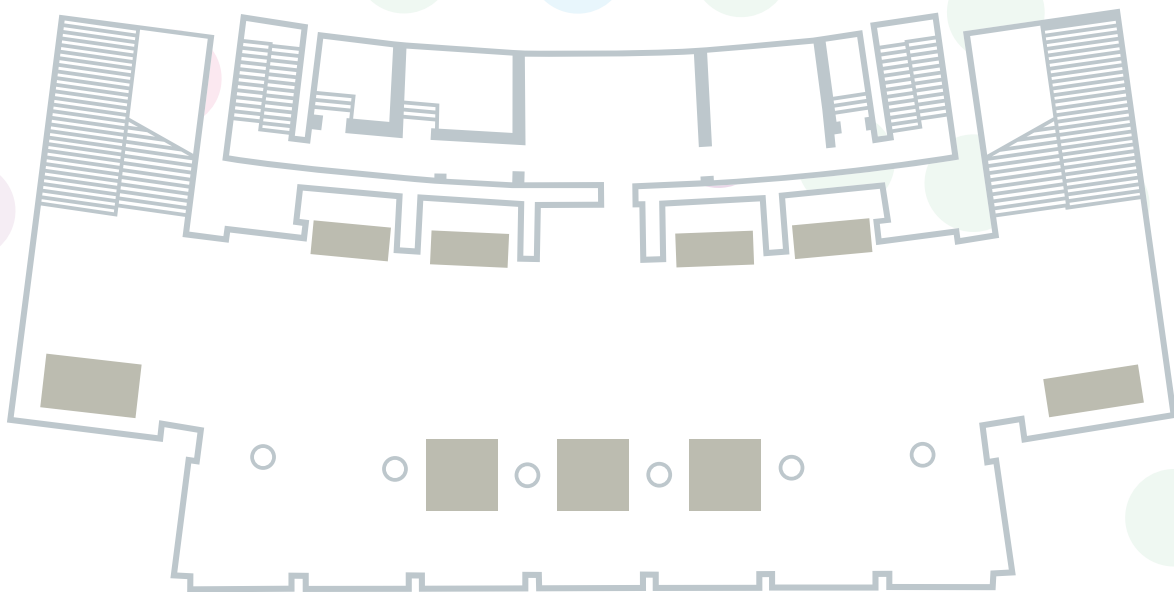

Kontserdimaja / Concerthall

0 - korrus
0 floor

Kaubauks
Cargo door

1. korrus
1st floor

Teatrimaja / Theatre

2. korrus / 2nd floor

Tsoon/ zone- 1

- Maksimaalne boksi pinna suurus on 25m². *The maximum size of one stand is 25m².*
- Kui pind jääb kahe tsooni, tsoon 1 ja 2, pinnale, siis tasu arvestatakse tsoon 1 järgi. *The price of zone 1 will be taken into account when the stand is placed on both zones, 1 and 2.*
- Hind/ price: 1 m² = €155 + km

Tsoon/ zone- 2

- Maksimaalne boksi pinna suurus on 35m². *The maximum size of one stand is 35m².*
- Kui pind jääb kahe tsooni, tsoon 1 ja 2, pinnale, siis tasu arvestatakse tsoon1 järgi. *The price of zone 1 will be taken into account when the stand is placed on both zones, 1 and 2.*
- Hind/ price: 1 m² = €135 + km/ VAT

Tsoon/ zone- 3

- Maksimaalne boksi pinna suurus on 45m². *The maximum size of one stand is 45m².*
- Hind/ price: 1 m² = €110 + km/ VAT

Tsoon/ zone- 4

- Hind/ price: 1 m² = €100 + km/ VAT

Tsoon/ zone- 5

- Hind/ price: 1 m² = €95 + km/ VAT