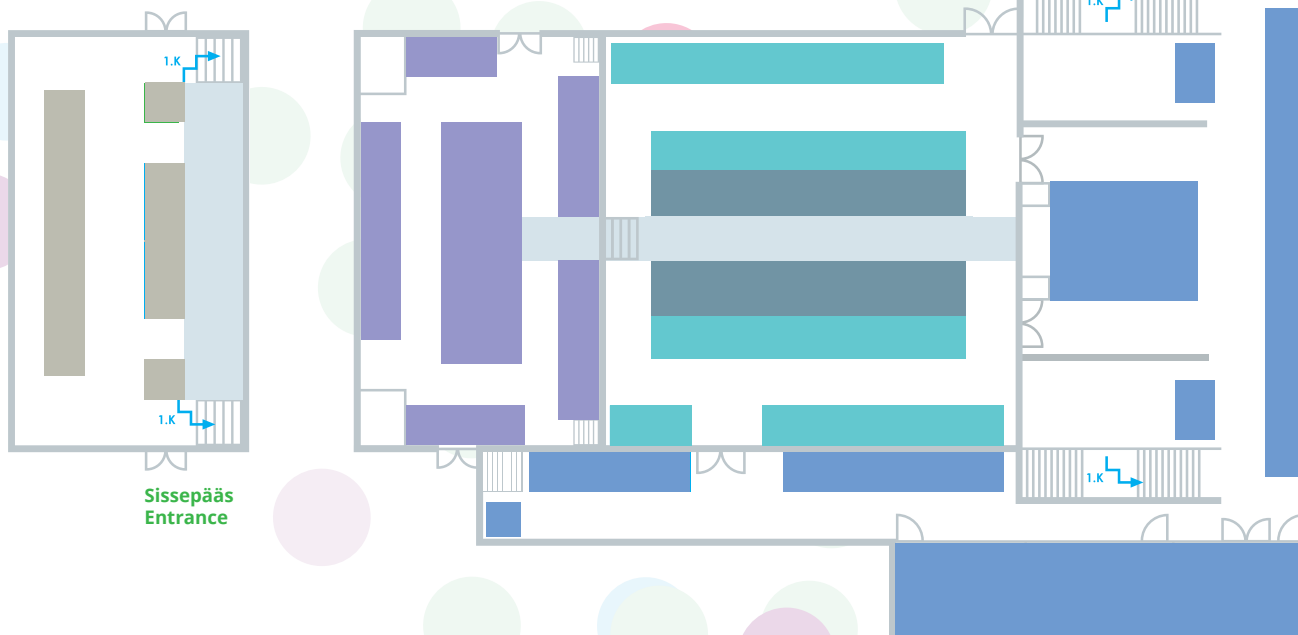

Kontserdimaja / Concerthall

0 - korrus
0 floor

Kaubauks
Cargo door

1. korrus
1st floor

Tsoon/ zone- 1

- Maksimaalne boksi pinna suurus on 25m². *The maximum size of one stand is 25m².*
- Kui pind jääb kahe tsooni, tsoon 1 ja 2, pinnale, siis tasu arvestatakse tsoon 1 järgi. *The price of zone 1 will be taken into account when the stand is placed on both zones, 1 and 2.*
- Hind/ price: 1 m² = €165 + km / VAT

Tsoon/ zone- 2

- Maksimaalne boksi pinna suurus on 35m². *The maximum size of one stand is 35m².*
- Kui pind jääb kahe tsooni, tsoon 1 ja 2, pinnale, siis tasu arvestatakse tsoon1 järgi. *The price of zone 1 will be taken into account when the stand is placed on both zones, 1 and 2.*
- Hind/ price: 1 m² = €145 + km / VAT

Tsoon/ zone- 3

- Maksimaalne boksi pinna suurus on 45m². *The maximum size of one stand is 45m².*
- Hind/ price: 1 m² = €120 + km / VAT

Tsoon/ zone- 4

- Hind/ price: 1 m² = €110 + km / VAT

Tsoon/ zone- 5

- Hind/ price: 1 m² = €105 + km / VAT